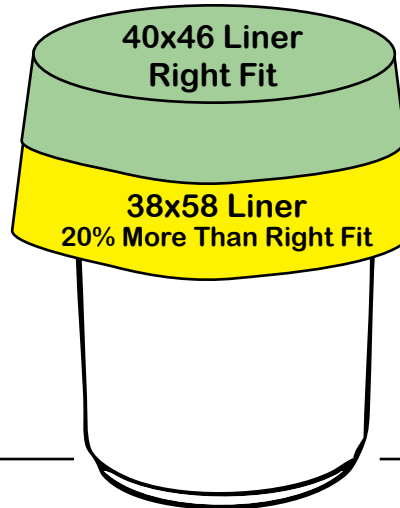

“Right-Sizing”

Your Can Liners Adds up!

Why “super-size” when you can “Right-Size and save money and contribute to source reduction?

60 Gallon Container

40 Gallon Container

32 Gallon Container

71058 Clear 1.9 mil 60G Can Liner 100 ct.
71053 Grey 1.6 mil 60G Can Liner 100 ct.
71050 Gray 1.2 mil 60G Can Liner 100 ct.

71028 Clear Heavy 40G Can Liner 250 ct.

71058 Clear 1.9 mil 60G Can Liner 100 ct.
71053 Grey 1.6 mil 60G Can Liner 100 ct.
71050 Gray 1.2 mil 60G Can Liner 100 ct.

71025 Clear 16Mic 33G Can Liner 250 ct.

71028 Clear Heavy 40G Can Liner 250 ct.