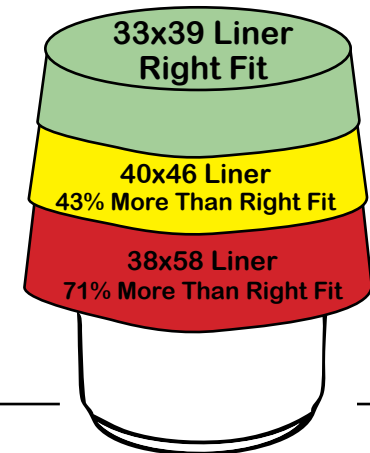

“Right-Sizing”

Your Can Liners Adds up!

Why “super-size” when you can “Right-Size and save money and contribute to source reduction?

60 Gallon Container

40 Gallon Container

32 Gallon Container

71058 Clear 1.9 mil 60G Can Liner 100 ct.
71053 Grey 1.6 mil 60G Can Liner 100 ct.
71050 Gray 1.2 mil 60G Can Liner 100 ct.

71028 Clear Heavy 40G Can Liner 250 ct.

71058 Clear 1.9 mil 60G Can Liner 100 ct.
71053 Grey 1.6 mil 60G Can Liner 100 ct.
71050 Gray 1.2 mil 60G Can Liner 100 ct.

71025 Clear 16Mic 33G Can Liner 250 ct.

71028 Clear Heavy 40G Can Liner 250 ct.